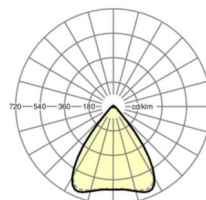

CHARACTERISTICS

Order number	19430006150
EAN number	4020863407453
Commodity code	94051190
Certification mark	IP 20, Protection class I, VDU 65° < 3000, ENEC10 VDE, F, HACCP DIN10500/Food/IFS-application-related suitability/BRC, Indoor, CE
Impact resistance (IK rating)	IK03 (-20°C bis 45°C)
Ambient temperatur	ta -20°C to 45°C
Special properties	Ready for IoT
Warranty period	5 years
State funding programs	BEG - Federal funding for efficient buildings (valid only for Germany)

ELECTRICAL ENGINEERING

Controller	Electronic driver DALI2 (1 pcs.)
System output	26W
Mains voltage	230V/50Hz
Circuit breakers (inrush current)	20 pieces/B10, 32 pieces/B16, 33 pieces/C10, 53 pieces/C16
Energy efficiency class/light source	D

LIGHTING TECHNOLOGY

Placement	LED, Colour rendering/Light colour CRI ≥ 80 / 6500K
Colour tolerance (MacAdam)	3SDCM
Photobiological safety (Luminaire)	RG1
Nominal luminous flux	4224lm
LED service life	50000h L80/B10 (Tq 45°C)
Luminaire luminous efficiency	164lm/W
Beam angle	80° (C0) / 80° (C90)
UGR lat./long.	16.6 / 16.8

MECHANICS

Housing colour	traffic white RAL 9016
Dimensions (LxWxH/DxH)	1531mm x 55mm x 37mm
Weight (net)	1.9kg
Type of installation	Mounting rail system installation, Light structure

Dimensions

L	1531 mm	Length
B	55 mm	Width
H	37 mm	Height

DEEP-LINK

<https://www.regiolux.de/en/article/19430006150>